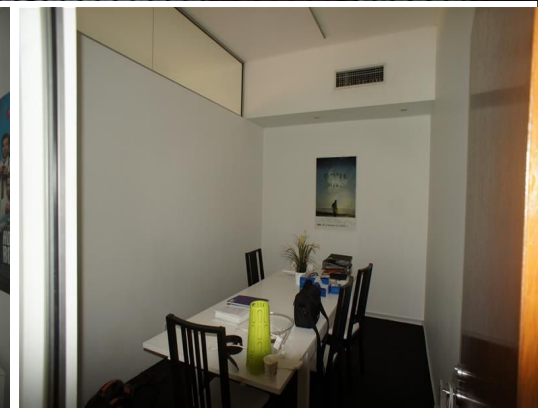

firstnational
COMMERCIAL

1/63 Melbourne Street, South Brisbane QLD 4101

BRILLIANTLY LOCATED GROUND FLOOR OFFICE SPACE

Conveniently located ground floor office space with large windows and own facilities in a lovely character building. Transport facilities at your door with Cultural Centre minutes away.