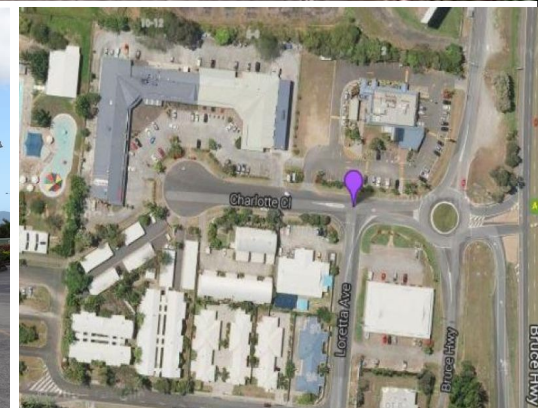

**LEASED**

**14/10 Charlotte Close, Woree QLD 4868**

## For Lease long or short term Shop 10 / 10 Charlotte Cl. W

A great little shop ready for your new business, in the busy Southside Shopping Village Woree, just behind McDonalds restaurant.  
Approx. 61 m2 glass front shop with rear access and ample parking for your customers. Good display room or convert to your own requirements.  
Create your business here surrounded by other popular shops in this local centre. Would suit many retail or small office type enterprises with easy access to The Bruce Hwy. and Cairns.  
Call agent Greg Peck 0419 946 902 or [greg.peck@fncairnscentral.com](mailto:greg.peck@fncairnscentral.com)