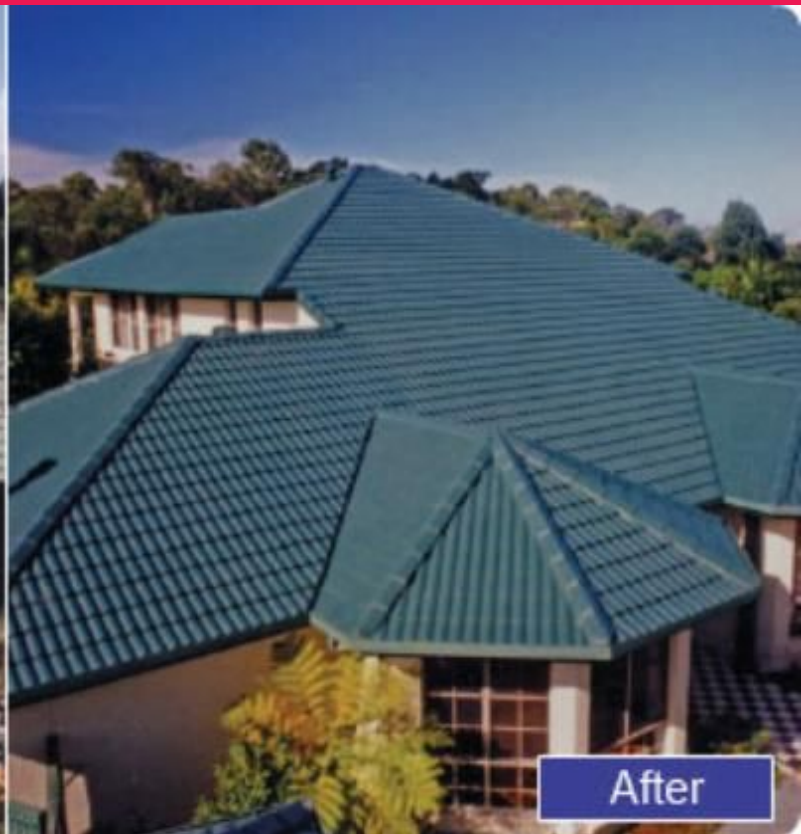

Before

After

FREE QUOTES QBSA 720825

# PERFECT GLAZE

**THE ROOF PERFECTIONISTS**

## FANTASTIC OFFER WITH \$32,000 EQUIPMENT NEG

Phone enquiries - please quote property ID 16653

Home/garden

FOR SALE

Perfect Glaze Pty Ltd has been restoring roofs (Roof Restoration) professionally since 1998 and has built the business on pride and high quality workmanship. A wealth of experience with over 26 years in the industry! This franchise covers Brisbane East (Everything east of the Gateway Arterial Rd), like Redland Bay, Charlotte Park and more.