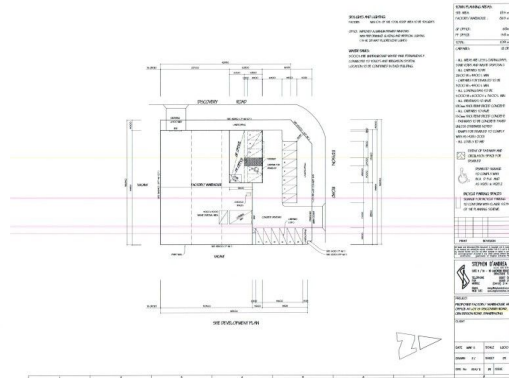

## Lot 15 Discovery Road, Dandenong VIC 3175

### FINISHED TO THE HIGHEST QUALITY

Located in the premium Innovation Park Estate with excellent access to the M1, Eastlink and Princes Highway this property includes:

- + 1st Office/ground floor showroom/office
- + Possible stamp duty savings
- + 865sqm clearspan warehouse
- + 226sqm office
- + Corner location
- + 8.2m clearance
- + 2 RSD'S
- + 18 x car parks including 5 under cover
- + 2 x crossovers
- + Complete with working drawing to construct 1,091sqm Office/Warehouse