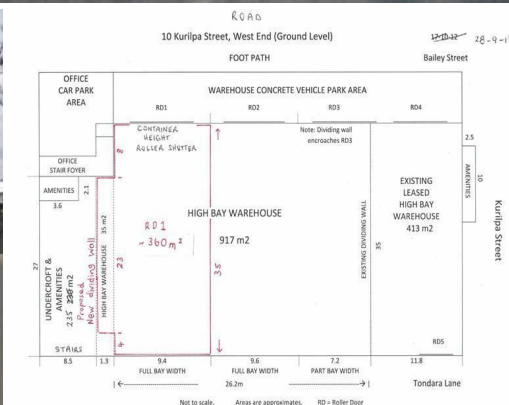

firstnational
COMMERCIAL

Rd1/10 Kurilpa Street, West End QLD 4101

HIGH BAY WAREHOUSE \$130PSM GROSS

High Bay Warehouse
Close transport
Central Location

Showrooms/bulky Goods
FOR LEASE

360m² High Bay Warehouse right in the middle of all the action in West End.

360sqm

Tenant relocating so opportunity now exists.

Warehouse space like this is rarely available and at \$130 PSM gross including all outgoings.

firstnational
COMMERCIAL

Anthony Conias

0408 266 427

anthony.conias@metrofn.com.au