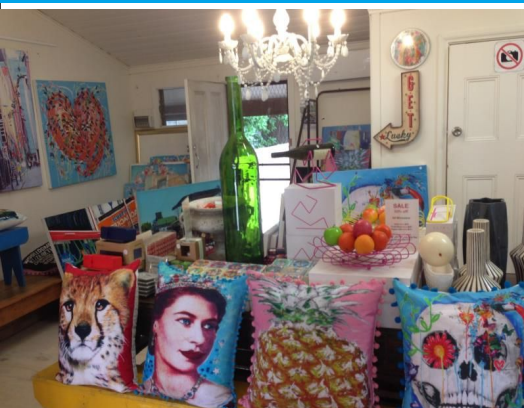

Business For Sale

Prominent Double Fronted Shop
Excellent Lease Terms
Exclusive Retail Brands
Includes Stock and Fittings
Includes Online Store

Walk in Now and Start Trading!

, Beechworth VIC 3747

Bang! Gift Store in Prime Location. Excellent Value for Money

Bang! store is in a prime position, opposite the Famous Beechworth Bakery and the Famous Old World Lolly Shop and amongst other favourite shops of the region. All great tourist attractions too for the area.