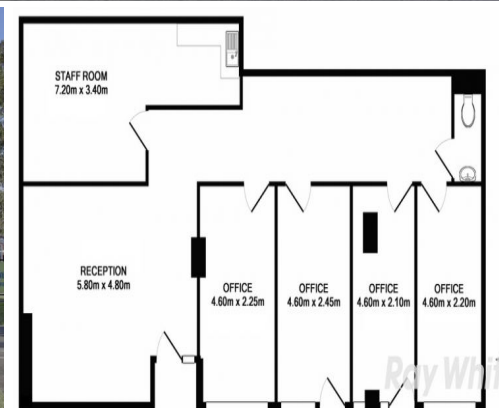

Ray White

Ray White

Ray White

Ray White

1036 North Road, Bentleigh East VIC 3165

LEASING OPPORTUNITY WITH SUPERB FIT-OUT AND EXPOSURE!

- Previously used a medical laser clinic
- Total lettable area 125m² approx.
- Huge frontage on to busy North Road with fantastic signage opportunities
- Comprising modern fit-out featuring large reception / waiting area, four rooms / offices plus staff room with kitchenette
- 2 allocated secure car spaces
- Suitable for many uses such as laser clinic, beauty, physiotherapy, office and much more (STCA).