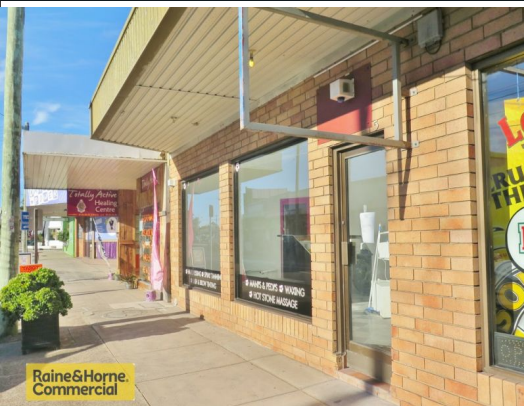

Raine&Horne.
Commercial

Local Knowledge & National Strength

Raine&Horne.
Commercial

Raine&Horne.
Commercial

Raine&Horne.
Commercial

5/314 The Entrance Rd, Long Jetty NSW 2261

Calling all Hairdressers & Beauticians!

Shop previously used as Hair & Beauty salon. Some of the items still in place for this use (STCA).

Located in one of the Central Coast's well established beach side areas is this retail shop with great parking. The shop is well located in Long Jetty with the surrounding area featuring local antique shops & trendy cafes bringing new business to the area in droves.

Over approx 30,000 cars per day (as per RMS 2008) pass your business daily.

With space of 51m2, the shop is well equipped to suit a range of business uses. With easy parking & pedestrian access for clients. Coffee shops & other synergistic stores close by present a great opportunity.