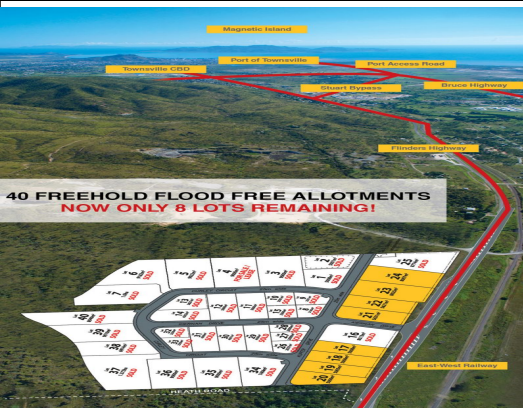

FOR SALE

Industrial Land | Freehold | Flood Free | Fully Serviced

744 Stuart Drive, Roseneath QLD 4811

Townsville Distribution Precinct - Freehold Industrial Land Available

Townsville Distribution Precinct is a purpose built estate which is a hub for transport, warehousing and maintenance operators.

The precinct is ideally positioned off the Flinders Highway with a signalized intersection making for easy access for all traffic including road trains.

This freehold industrial land is flood free with all services, including ample power, water and sewerage connected ready for your facility development.