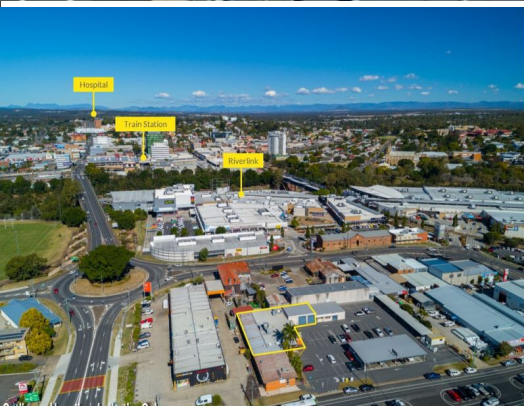

Outline and Locations Indicative Only

17 Lowry Street, North Ipswich QLD 4305

Leased By Mark Boettcher

Fitted Out Office Space In Very Sought After Location

Retail
FOR LEASE

525sqm