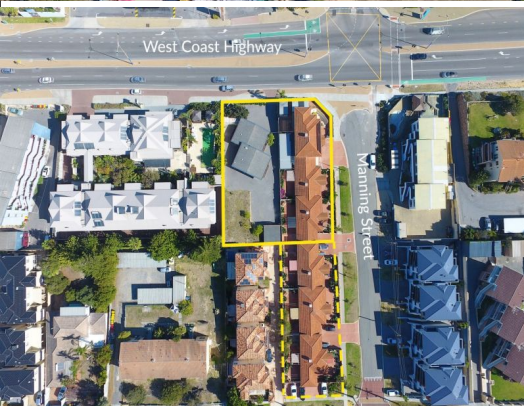

## 194 West Coast Highway, Scarborough WA 6019

### Major Scarborough Development Site

Ray White Commercial (WA) is pleased to offer for Sale 194 West Coast Highway and 7 - 11 Manning Street, Scarborough.

Land  
FOR SALE

The property is located opposite Scarborough Beach on the corner of West Coast Highway & Manning Street, Scarborough.

Property Highlights:

- Land area 2,006sqm\*
- Multiple development options
- 18 level mixed use - MRA Zoned
- Ideal for aged care, residential or hotel

Closing Wed 5 June 2019

**Brett Wilkins**

0478 611 168  
brett.wilkins@raywhite.com