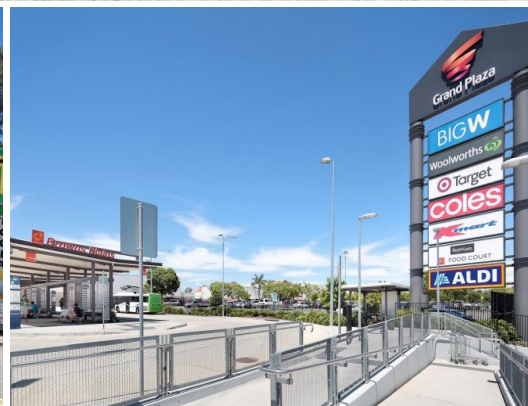

outline is indicative only

1a/21 Grand Plaza Drive, Browns Plains QLD 4118

Flexible Space on Grand Plaza Drive

- * 205sqm showroom/retail/office space
- * Unit has own amenities not included in floor area
- * Excellent location on Grand Plaza Drive
- * Neighbours include: Supercheap Auto, 5 Star Sports, Jax Quickfit Tyres, Amart Sports, Jaycar, Taubmans and Bob Jane T-Marts
- * Minutes to Mt. Lindesay Highway and Logan Motorway

Car parking - Ample

Outgoings - Included in Rent

Please Quote Property ID. 10593794

Showrooms/bulky Goods

FOR LEASE

\$40,500 p/a

205sqm