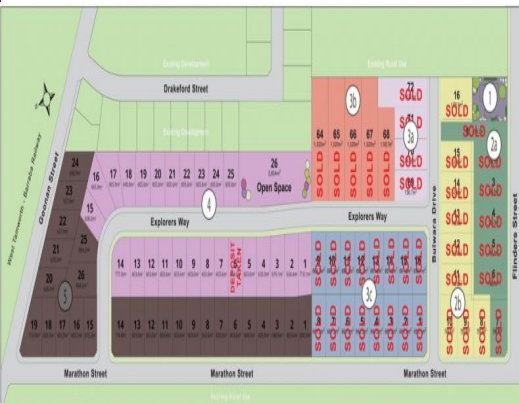

Northern LIGHTS

RESIDENTIAL ESTATE

Northern Lights Estate, Tamworth NSW 2340

STAGE 4 NORTHERN LIGHTS ESTATE

- * Best value land for sale in Tamworth
- * Earthworks commencing shortly
- * Land size from 603.6 sqm (approx.) Priced from \$125,000
- * House and land packages available
- * Close to schools, shopping centres, transport and airport
- * Amazing views back towards the city and surrounded by farmland