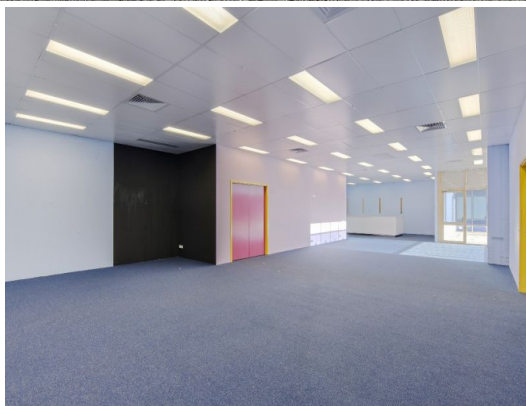

5b Barnett Court, Morley WA 6062

Price Reduced - BACK ON MARKET

Ray White Commercial (WA) is proud to exclusively present for SALE and/or LEASE, 5B Barnett Court, Morley. The property is positioned in a group of 4 strata units and will provide flexibility for a number of end users with a dominant office / showroom ratio within a high truss warehouse.

Property Particulars:

- 286sqm* warehouse
- 44sqm* rear storage yard
- 5 car bays
- 326sqm* total strata area

Key Features Include:

- Office/Showroom fit-o

Industrial
FOR SALE

282sqm

Ray White.

Tom Jones

0478 771 117

tom.jones@raywhite.com