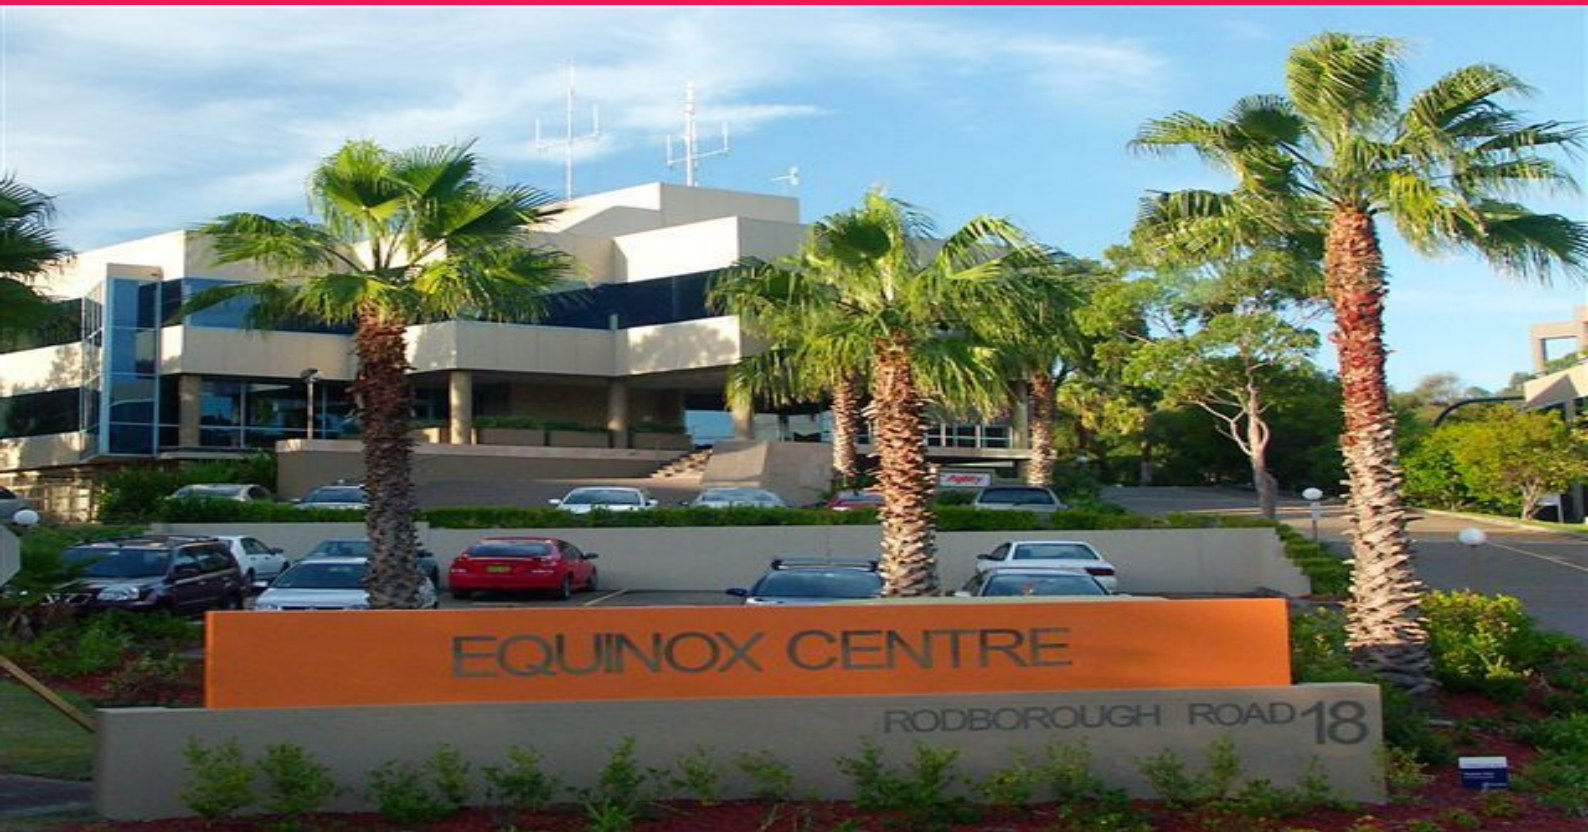

**SHORE**

, Frenchs Forest NSW 2086

## LIGHT FILLED A - GRADE CORNER OFFICE SUITE

Equinox Centre is situated on Rodborough Road, in the prominent high-tech Frenchs Forest precinct with city views in a bushland setting, close to public transport and with easy access to the Northern Beaches, City and Chatswood.