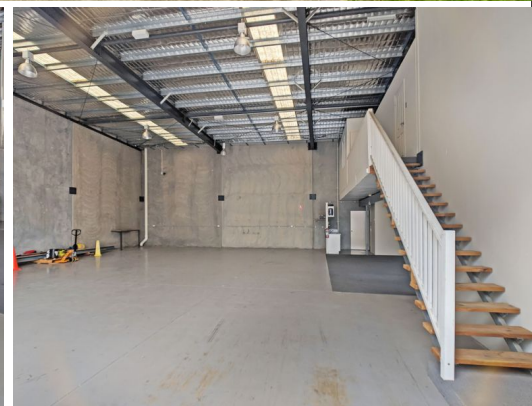

Outline Indicative Only

Unit 1/9 Rawlins Circuit, Kunda Park QLD 4556

Exceptional Quality Industrial Unit

With the recent relocation of Burr Tech, this exceptional industrial shed is now available, and possibly the best in its class.

Rawlins Circuit, Kunda Park is located just 4km to the Bruce Highway and 8km to Maroochydore CBD. This property benefits from strong passing traffic along Maroochydore Road, just outside the entrance to the Kunda Park Industrial Park.

The 254sq m (approx) warehouse of concrete tilt slab construction, is of great condition and boasts the following features;

- + 217.37sq m (approx) warehouse floor
- + 37sq m (approx) mez

Industrial
FOR LEASE