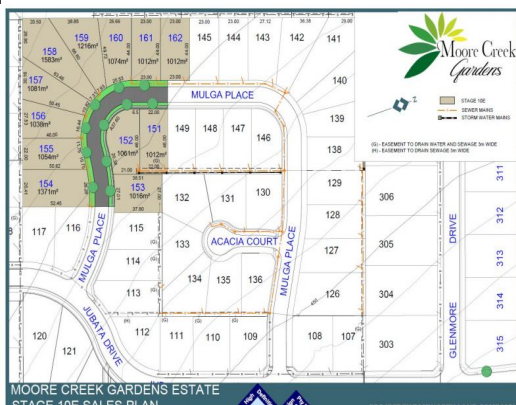

Moore Creek Gardens

NEW RELEASE - STAGE 10E

Text (MCG) 0429 663 995 for brochure

With enough room to build your dream home,

Stage 10e Moore Creek Gardens Estate, Tamworth NSW

NEW RELEASE - Stage 10E

12 above average sized blocks have just been released in the ever popular Moore Creek Gardens. prices from $145,000 and land size ranging from 1012-1580m2. Don't miss this opportunity. Contact Dean Cummins and Amy Hughes today to secure your desired lot. 0429 663 995 or 0417 666 773.

Land
FOR SALE
Prices from $145,000

Dean Cummins
0429 663 995
dean@prdtam.com.au

Amy Hughes
0417 666 773
amy@prdtam.com.au