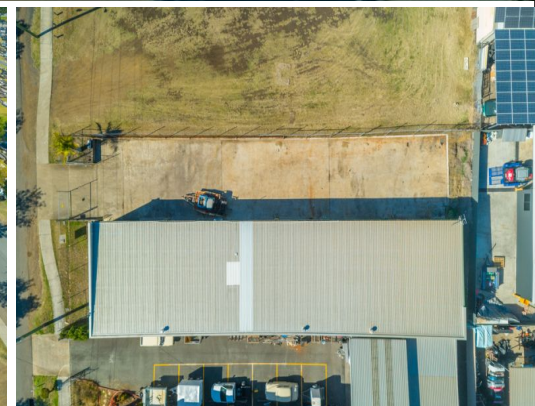

Outlines Indicative Only

19 Cooney Street, Ipswich QLD 4305

## 3 Sheds To Choose From - Or Take Them All!

Great location here and comprising of 3 x 160m<sup>2</sup>\* sheds. Take one or take them all, your choice. Each has 3 phase power, 2 high roller doors, office, internal toilet and etc. These are getting hard to find in this area at this price. Inspections invited.