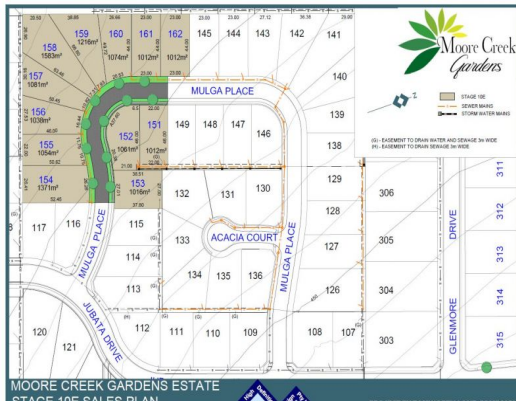

LOT 156
1038m²

Lot 156 Moore Creek Gardens, Tamworth NSW 2340

Stage 10E MCG

Is this 1038m2 block your ideal block. Situated in the favoured area of Moore Creek Gardens. -18 blocks remaining in stage 10D and 10E

- Prices from \$143,000
- Lot sizes from 1012m2
- Above average sized blocks
- Builder of your choice
- services include - underground power, Town water & sewerage, NBN, natural gas
- Room for a shed, pool and caravan
- Close to private schools, Northgate shopping complex and daycare centre