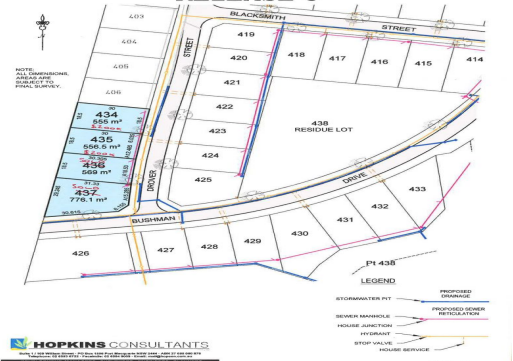

**TIMBERTOWN ESTATE STAGE 8
RELEASE 6**

Lot 433 Timbertown Estate, Wauchope NSW 2446

Vacant Building Block In Timbertown Estate

This is the last of the vacant building blocks in the sought after Timbertown Estate in Wauchope.

A generous 771sqm and just a minutes drive to Timbertown shops including IGA, Tavern, Cafe, Chemist and Medical Services and less than 5mins to Wauchope CBD and 20Mins to all the facilities Port Macquarie offers.