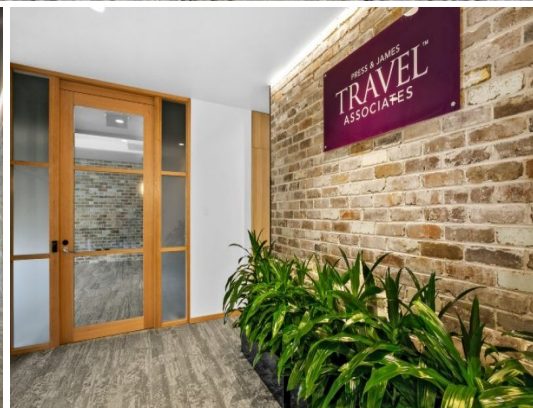

SHORE

, Mona Vale NSW 2103

IF ONLY THE BEST WILL DO

Located in the heart of Mona Vale C.B.D this professional suite is fully refurbished to the highest standards in a boutique style building.

Described as the best office space available in Mona Vale, this suite will attract the most discerning of the professional businesses. If you wish to surround yourself in the modern comfort and relaxed style, come and see for yourself. The suite has the Fibre Link 100mbps installed.