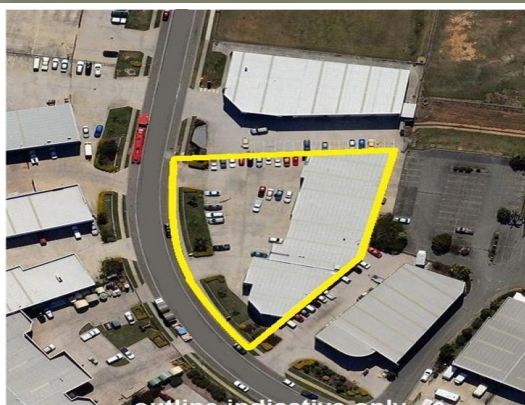

76 Lear Jet Drive, Caboolture QLD 4510

UNDER CONTRACT

This leased investment is an excellent opportunity to purchase the freehold of this extremely well located complex comprising 4 tenancies.

The land area is 3,261m² (approx.) with 1,397m² (approx.) GLA building constructed of modern concrete tilt panel and sheet metal roof.

The location provides easy access to Bruce Highway and is 45 minutes from the Brisbane Airport. The location is ideally positioned to allow ease of access to service Brisbane and Sunshine Coast as well as further north.

Industrial
FOR SALE

1397sqm

FordeProperty

Forde Property

sales@fordeproperty.com.au