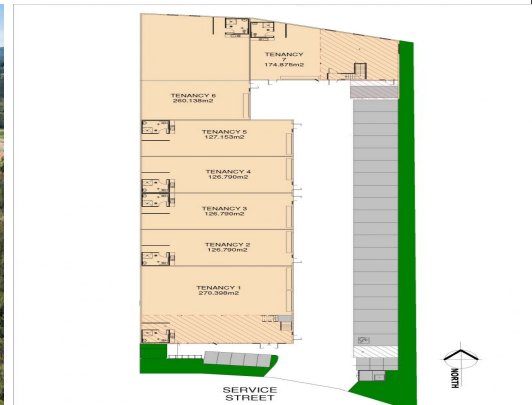

\*Outline & location indicative only

**7/36 Service Street, Maroochydore QLD 4558**

**FEATURES:**

- Warehouse: 175m<sup>2</sup>
- Caretaker: 94m<sup>2</sup>
- 1 bedroom fitted out with study, living area, kitchen, bathroom & balcony
- Exclusive parking
- Roller door & 2 personal access doors for separate entrance
- Downstairs and upstairs amenities