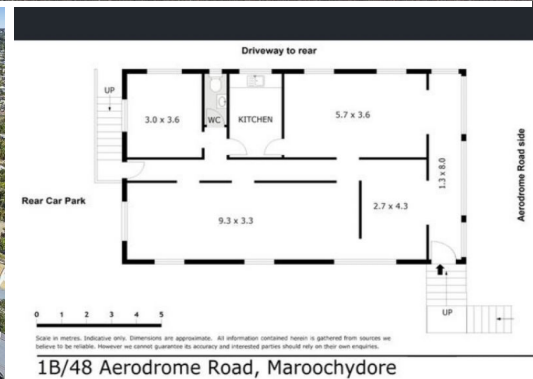

*Outline and location indicative

1b/48 Aerodrome Road, Maroochydore QLD 4558

AERODROME ROAD FIRST FLOOR OFFICE FOR LEASE

Emily Pendleton and Christine Freney from Ray White Commercial Northern Corridor Group are excited to present the first floor of 48 Aerodrome Road, Maroochydore to market for lease.

The fit out consists of four air conditioned offices, all with ample natural light, a reception area, kitchenette and staff amenities. The complex has ample onsite parking with two exclusively allocated parks at the rear. There is ample signage opportunities with excellent exposure to the main road.

FEATURES:

- 108m²
- First Floor
- Ample signage opportu

Retail
FOR LEASE

108sqm

Ray White

Emily Pendleton

0402435446
emily.pendleton@raywhite.com

Christine Freney