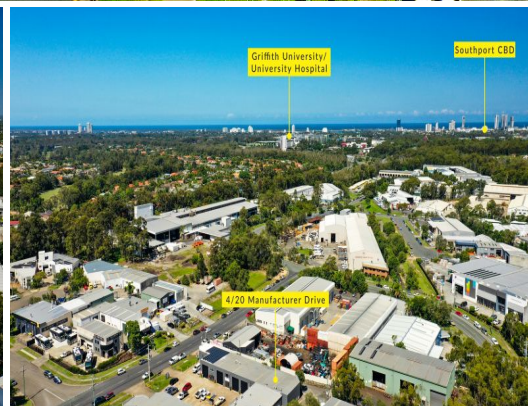

Outlines Indicative Only

4/20 Manufacturer Drive, Molendinar QLD 4214

VACANT INDUSTRIAL UNIT - CENTRAL LOCATION

Jackson Rameau & Michael Willems from Ray White Commercial Gold Coast are pleased to present to the market 4/20 Manufacturer Drive, Molendinar, a quality constructed warehouse strategically positioned in one of the Gold Coast's premier industrial and commercial precincts.

Industrial
FOR SALE

307sqm

The key features of this property are:

- ? GFA 307m²* + Additional mezzanine
- ? Multiple exclusive use carparks
- ? Industrial height roller door
- ? High clearance throughout
- ? Exclusive amenities
- ? Excellent airflow and natural light
- ? Surrounded by nationa