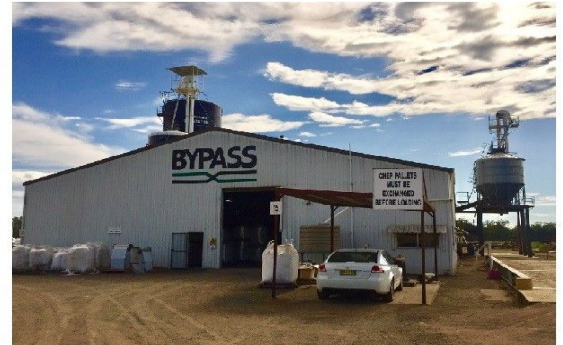

## STOCKFEED MANUFACTURING & SUPPLY

### CENTRAL WEST NSW - FREEHOLD

283 Baradine Road, Baradine NSW 2396

## STOCKFEED MANUFACTURING & SUPPLY - CENTRAL WEST NSW - FREEHOLD

Phone enquiries - please quote property ID 28703.

Rural  
FOR SALE

Trading under Sweetbulk Horsefeeds and Bypass Stockfeeds the company is the go-to stockfeed source for horse, sheep, cattle, goat, deer and bird owners throughout Australia.