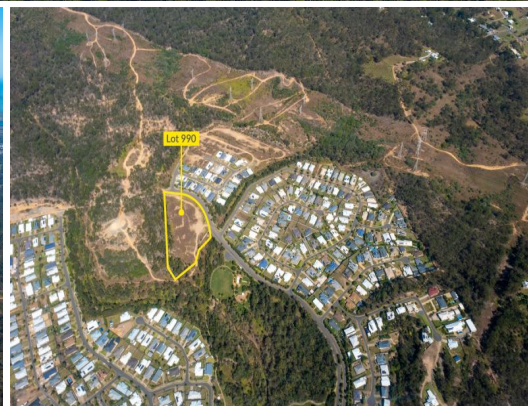

Outline and Locations Indicative Only

Little Creek Blvd Via Kirkwood Road, Kirkwood QLD 4680

4 SUPER LOTS | BALANCE LITTLE CREEK ESTATE

- ? Balance of the Little Creek Estate in Gladstone
- ? Four separately titled development parcels for sale individually on in-one-line:
- ? Lot 990 - 1.908Ha* - Potential for 31 Townhouses^ - Offers above \$575,000 plus GST
- ? Lot 951 - 33.67Ha* - Potential for 118 Lots^ - Offers above \$700,000 plus GST
- ? Lot 980 - 8.13Ha* - Potential for 43 Lots^ - Offers above \$450,000 plus GST
- ? Lot 981 - 10.64Ha* - Potential for 102 Lots^ - Offers above \$550,000 plus GST