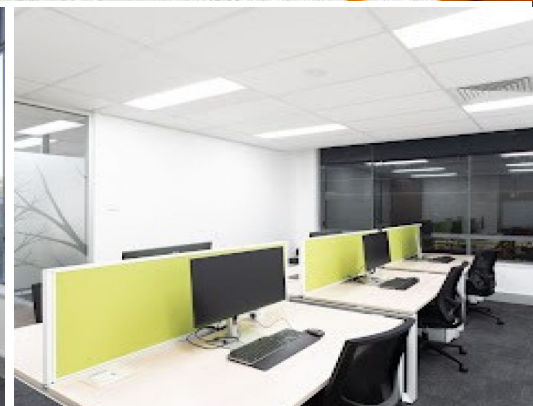

OFFICE CENTRAL

11b/75 Cygnet Ave, Shellharbour City Centre NSW 2529

Serviced Offices

Phone enquiries - please quote property ID 30603.

Premium serviced offices located in Shellharbour City Centre, NSW, SSM Office Central is now open to support your business.

Conveniently located amongst Gyms, a Childcare Centre, Primary School, Stocklands Shopping Centre and many other businesses, working from the SSM Office Central makes the goal of realising and maintaining a healthy work-life balance achievable.

Just bring your laptop with you and enjoy:-

24/7 Access to the office,
Access to your own secu

Offices

FOR LEASE

Contact Agent

121sqm