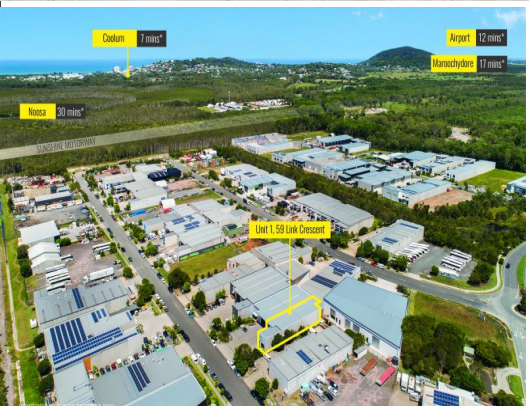

OUTLINE INDICATIVE ONLY

1/59 Link Crescent, Coolang Beach QLD 4573

Tilt Slab Warehouse + Quality Office Fitout in a Quiet Complex

Tallon Pamerter and Tracey Ryan from Ray White Commercial are pleased to offer Unit 1, 59 Link Crescent to the market for lease.

Industrial
FOR LEASE

PROPERTY HIGHLIGHTS:

- ? Total area: 421.2m?^{*}
- ? 363.4m?^{*} warehouse + 57.8m?^{*} mezzanine office
- ? Medium Impact zone
- ? Quiet complex of only 2 units

421sqm

Ray White

Tallon Pamerter