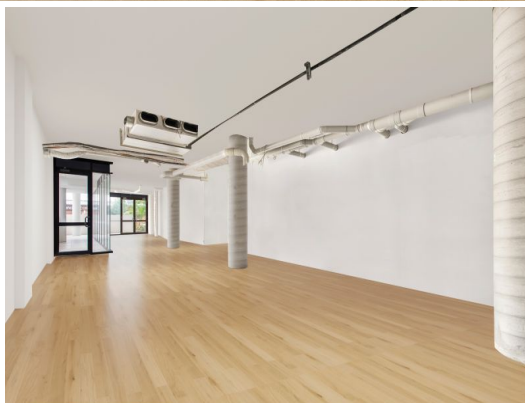

Tenancy 2/96 Memorial Avenue, Maroochydore QLD 4558

Central Cotton Tree - Professional Office with Parking

Rachel Cadamy and David Brinkley from Ray White Commercial are pleased to present 2/96 Memorial Avenue, Maroochydore to the market for lease.

- ? 115m?* ground floor tenancy
- ? Open plan layout - ready for fitout
- ? Ample natural light throughout
- ? Air-conditioned
- ? Suit professional office / medical / allied health (STCA)
- ? Short stroll to picturesque Cotton Tree riverfront
- ? 2 minute* drive to Maroochydore CBD
- ? Rental rate is inclusive of all outgoings

Call or email Rachel Ca

Offices
FOR LEASE
Contact Agent
115sqm

Ray White

Rachel Cadamy
0455902627
rachel.cadamy@raywhite.com

David Brinkley
0448594361
david.brinkley@raywhite.com