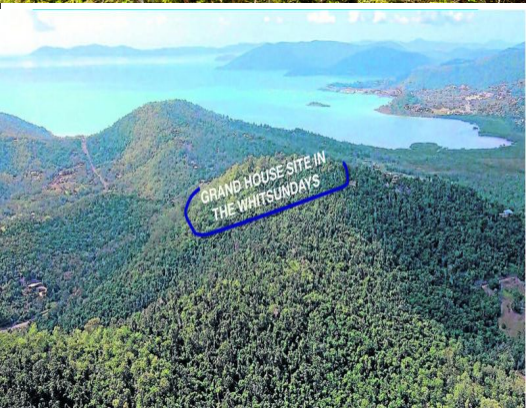

**GRAND HOUSE SITE**

**70 Mountain View, Woodwark QLD 4802**

**Breathtaking Ocean Views at the Whitsundays**

Phone enquiries - please quote property ID 31258.

Location, location, location...endless opportunity.

A very rare jewel - a one-of-a-kind opportunity.

Land Bank, Investment, Retirement, Farm, Business or Lifestyle

This 105-acre, 5-star location with ocean and island views in the Whitsundays has it all:

- 5 min drive to Cannonvale, 10 min to Airlie Beach
- Mountain building areas have been cleared and constructed
- This diverse property has tropical rain forest, gentle slopes, flat tablelands
- The property's natura