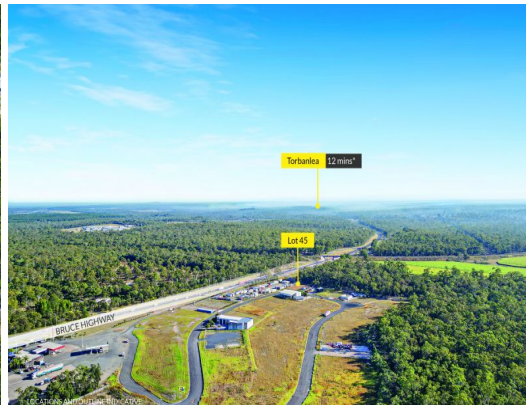

Brisbane 3 hours

Gympie 1 hour

Rheinmetall NIOA

New Shell service station

Ampol service station

New Macdonalds drive thru

LOCATIONS AND OUTLINE INDICATIVE ONLY

Lot 45 Enterprise Circuit, Maryborough West QLD 4650

Lot 45 Enterprise Circuit, Maryborough West

Adam Morley from RWC Noosa & Sunshine Coast is pleased to present Lot 45 Enterprise Circuit to the market for sale.

Development
FOR SALE

PROPERTY FEATURES

- ? Site area 1,201m²*
- ? Fully Fenced
- ? Site has 26m* frontage x 46m* deep
- ? Rear boundary has angled highway exposure
- ? Medium Impact Industry zoning
- ? Strategic location to support Downer Group/10 year Rail Carriage Manufacturing project
- ? Level, well-drained allotment
- ? Fully serviced inclu