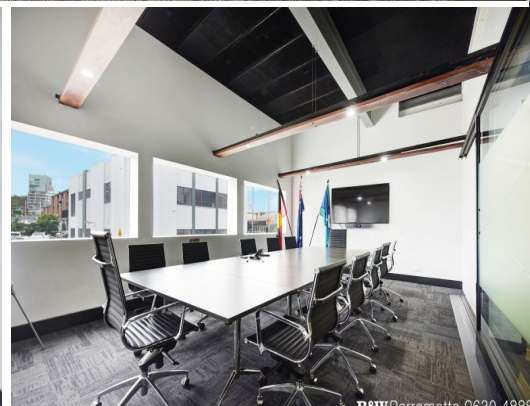

R&W Parramatta 9630 4888

R&W Parramatta 9630 4888

R&W Parramatta 9630 4888

R&W Parramatta 9630 4888

, Parramatta NSW 2150

Superb Commercial Office Space

- ? Whole floor commercial office space - Blue Ribbon Location - sensational value
- ? Parramatta: 455m2 - whole floor (can potentially be sub-divided)
- ? Parking for 8 cars - under cover security parking
- ? Secure lift access
- ? Well-presented foyer and reception area
- ? All furniture included in the rental
- ? High quality glass partitions plus large open plan work space
- ? Work stations in place and included
- ? Huge boardroom or specialised training space
- ? Excellent premium presentation throughout
- ? Extremely convenient and sought after commercial precinct
- ? Flexible lease terms on offer
- ? Stylish space which w