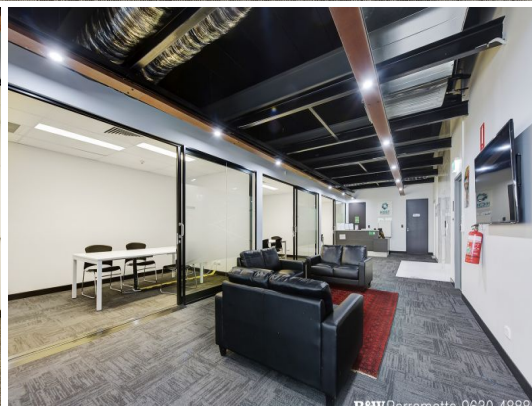

R&W Parramatta 9630 4888

R&W Parramatta 9630 4888

R&W Parramatta 9630 4888

R&W Parramatta 9630 4888

, Parramatta NSW 2150

Superb Commercial Office Space

- ? Whole floor commercial office space - Blue Ribbon Location - sensational value
- ? Parramatta: 455m2 - whole floor (can potentially be sub-divided)
- ? Parking for 8 cars - under cover security parking
- ? Secure lift access
- ? Well-presented foyer and reception area
- ? All furniture included in the rental
- ? High quality glass partitions plus large open plan work space
- ? Work stations in place and included
- ? Huge boardroom or specialised training space
- ? Excellent premium presentation throughout
- ? Extremely convenient and sought after commercial precinct
- ? Flexible lease terms on offer
- ? Stylish space which w