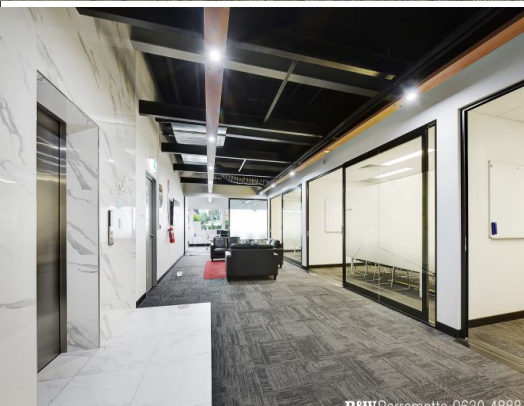

R&W Parramatta 9630 4888

R&W Parramatta 9630 4888

R&W Parramatta 9630 4888

R&W Parramatta 9630 4888

, Parramatta NSW 2150

Superb Commercial Office Space

- ? Whole floor commercial office space - Blue Ribbon Location - sensational value
- ? Parramatta: 455m2 - whole floor (can potentially be sub-divided)
- ? Parking for 8 cars - under cover security parking
- ? Secure lift access
- ? Well-presented foyer and reception area
- ? All furniture included in the rental
- ? High quality glass partitions plus large open plan work space
- ? Work stations in place and included
- ? Huge boardroom or specialised training space
- ? Excellent premium presentation throughout
- ? Extremely convenient and sought after commercial precinct
- ? Flexible lease terms on offer
- ? Stylish space which w